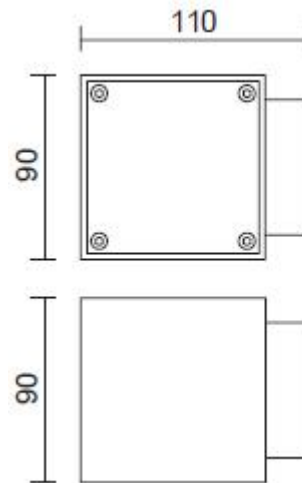

Detail

CONCISE SERIES

KTWL4218 / outdoor wall light